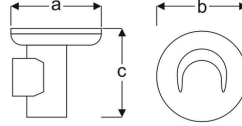

POLO

WALL LUMINAIRES

VAL12 1112T WG30

VAL12 1112T WG40

VAL12 1112T WG60

MECHANICAL SPECS / MEKANİK ÖZELLİKLER

Application Areas Uygulama Alanları	Facade lighting-Residential facilities-Stairways-Parks and gardens
Luminaire Type Ürün Tipi	LED Wall Luminaires
Luminaire Body Ürün Gövdesi	Aluminum body. Electrostatic powder coating
Luminaire Diffuser Ürün Difüzörü	Opal diffuser
Luminaire Colour Ürün Gövde Rengi	S : Ral 9005 Jet black / B : Ral 9016 Traffic White / G : Ral 9006 Grey
Ingress Protection (IP) Rating IP Sınıfı	IP65
Impact Resistance (IK) Rating IK Sınıfı	IK08